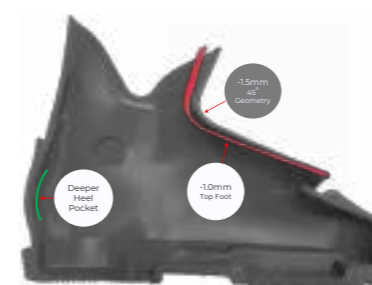

+ **SHELL ADAPTATION FOR BETTER REACTIVITY**
Canting Race

+ **PRECISION, POWER TRANSFER & FOOT INTERACTION**
Geometric Shape

+ **CONTROL OF THE TORSIONAL RIGIDITY, REAR AREA REINFORCED TO INCREASE REAR SUPPORT AND ENHANCE THE REBOUND**
Shell & Cuff Structure

Technologies

GEOMETRIC SHAPE

97 mm last:
- The internal last is closer to the foot at the instep. The angle is near 45° by moving back 1.5 mm, and lowering by 1 mm on the top of the foot
- The heel pocket is deeper to ensure better support
- The sole length is reduced by 3 mm to 303 mm (for size 26.5).
This improves precision, power transfer and foot interaction.