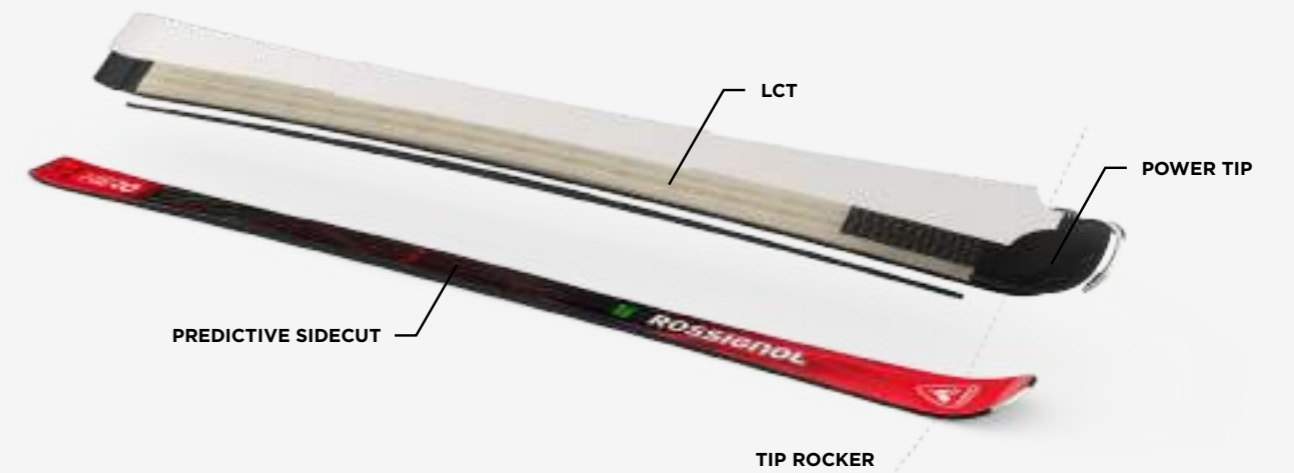

HERO ELITE ST TI

LCT

Powerful stability and full carve precision

POWER TIP

Lightness, flow & precision

TIP ROCKER

Hard snow precision

PREDICTIVE SIDECUT