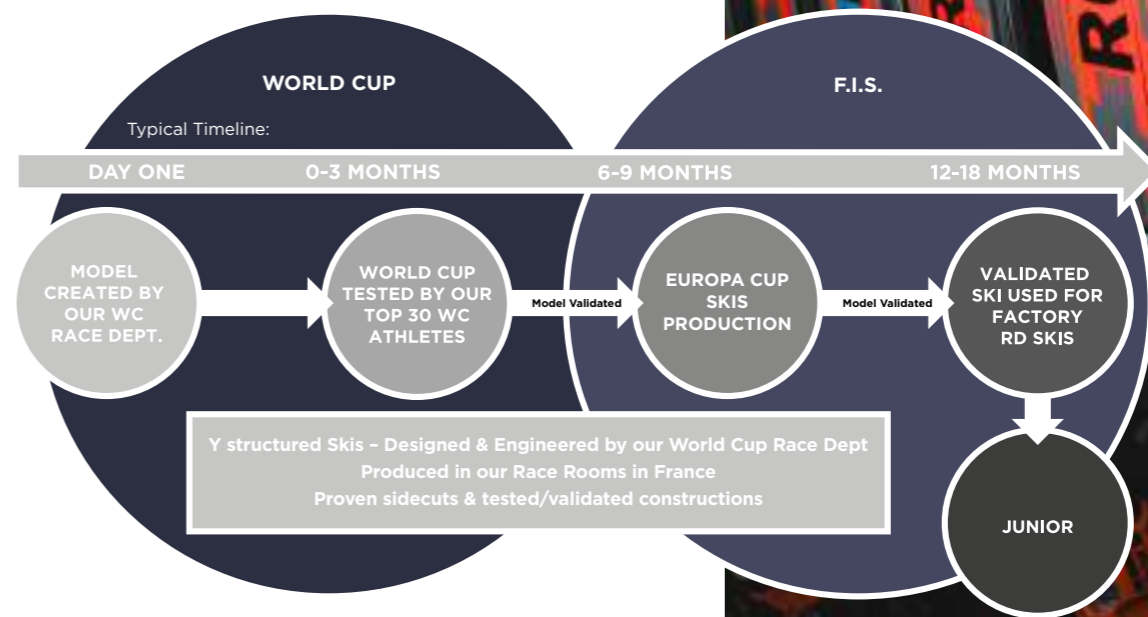

What are the benefits for athletes?

This consolidation into a single site is not just an industrial optimization: it is a major step forward for racers. By concentrating all production in a workshop dedicated to racing, we guarantee:

- **Perfect ski consistency:** same processes, same standards, for absolute performance reliability.
- **Increased responsiveness:** shorter lead times for adjustments and developments tailored to athletes' needs.
- **Enhanced expertise:** all skills and know-how combined to push innovation and precision to the highest level.
- **Closer to competition:** a workshop designed to meet the demands of World Cup and Europa Cup circuits.

This evolution is designed to provide athletes with skis that are even more reliable, high-performing, and adapted to the extreme conditions of competition.